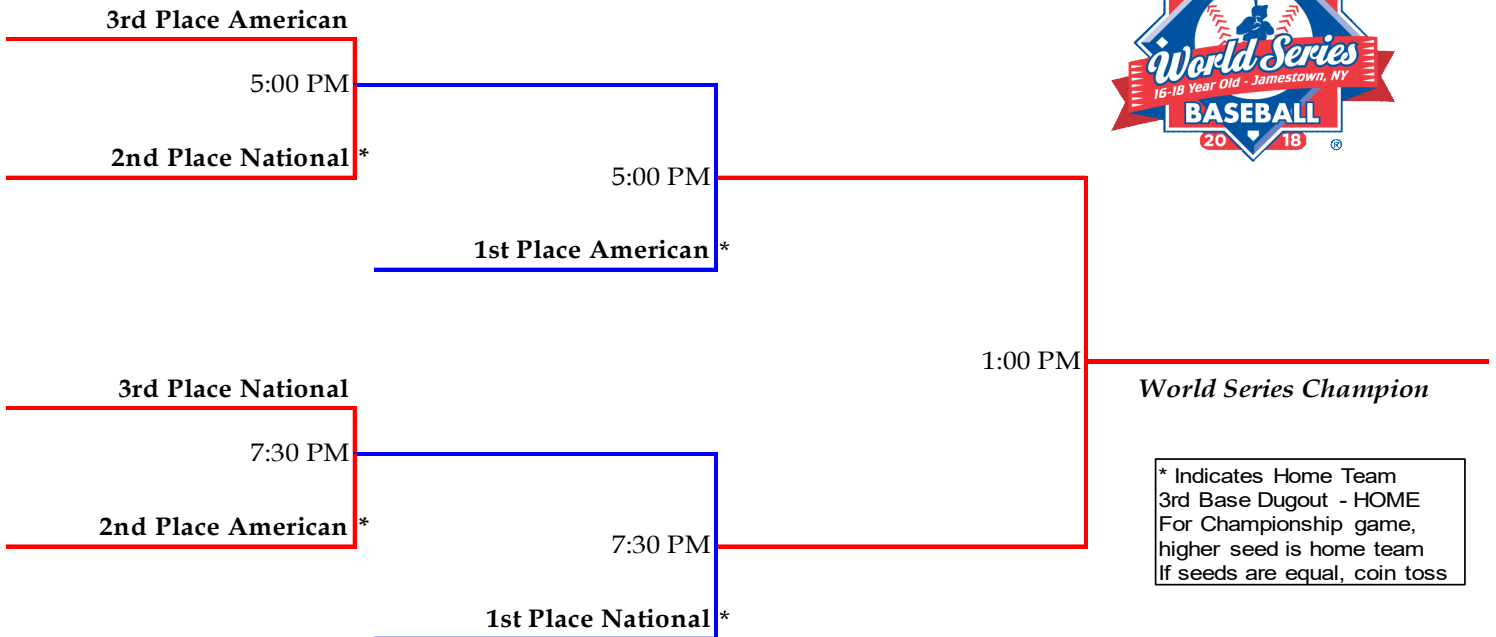

2018 Babe Ruth Baseball 16-18 World Series

Hosted by: Jamestown, New York

American Division	
New England	Southeast
Midwest Plains	Pacific Southwest
Host: Southern Tier	

National Division	
Ohio Valley	Southwest
Middle Atlantic	Pacific Northwest
State Champion: Western New York	

Pool Play									
Game #	Date	Away	Home	Time	Game #	Date	Away	Home	Time
1	4-Aug	Ohio Valley	Middle Atlantic	12:00 PM	11	6-Aug	WNY State Champ	Ohio Valley	5:00 PM
2	4-Aug	New England	Southeast	2:30 PM	12	6-Aug	Southern Tier	New England	7:30 PM
3	4-Aug	WNY State Champ	Southwest	5:00 PM	13	7-Aug	Southwest	Ohio Valley	12:00 PM
4	4-Aug	Southern Tier	Midwest Plains	7:30 PM	14	7-Aug	Midwest Plains	New England	2:30 PM
5	5-Aug	Southwest	Pacific Northwest	12:00 PM	15	7-Aug	Southeast	Pacific Southwest	5:00 PM
6	5-Aug	New England	Pacific Southwest	2:30 PM	16	7-Aug	Pacific Northwest	WNY State Champ	7:30 PM
7	5-Aug	Middle Atlantic	WNY State Champ	5:00 PM	17	8-Aug	Middle Atlantic	Southwest	12:00 PM
8	5-Aug	Southeast	Jamestown, NY	7:30 PM	18	8-Aug	Ohio Valley	Pacific Northwest	2:30 PM
9	6-Aug	Pacific Southwest	Midwest Plains	12:00 PM	19	8-Aug	Midwest Plains	Southeast	5:00 PM
10	6-Aug	Pacific Northwest	Middle Atlantic	2:30 PM	20	8-Aug	Pacific Southwest	Southern Tier	7:30 PM

Single Elimination Bracket

Thursday
August 09

Friday
August 10

Saturday
August 11

* Indicates Home Team
3rd Base Dugout - HOME
For Championship game,
higher seed is home team
If seeds are equal, coin toss