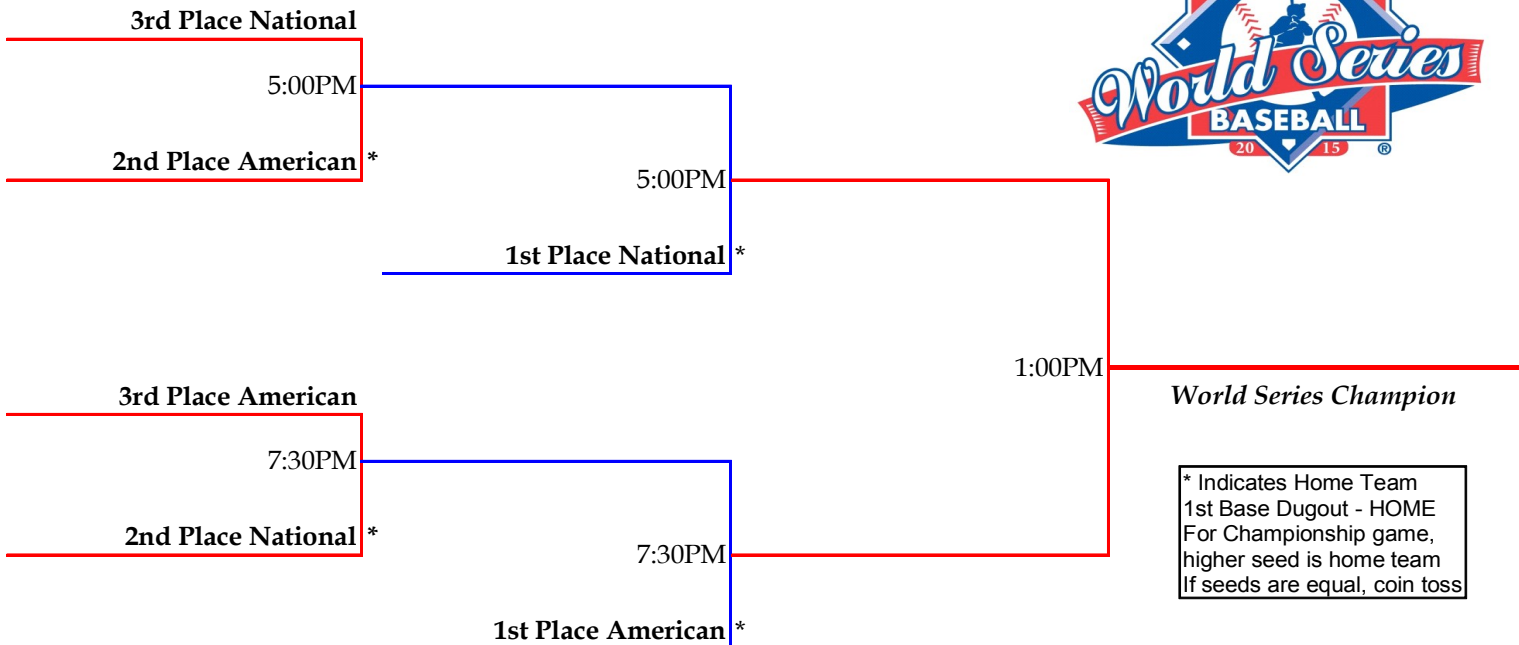

2015 Babe Ruth Baseball 13-Year-Old World Series

Hosted by: Jamestown, New York

American Division

New England
Southeast
State Champion: Western New York

Pacific Northwest
Pacific Southwest

National Division

Middle Atlantic
Ohio Valley
Host: Jamestown, NY

Southwest
Midwest Plains

Friday, August 14th

Coaches Breakfast ~ Friday, August 14th ~ 8AM ~ Jamestown Elks
Icebreaker Picnic ~ Friday, August 14th ~ Bergman Park
Banquet of Champions ~ Friday, August 14th ~ 6:30PM ~ Jamestown Community College
Opening Ceremonies ~ Saturday, August 15th ~ 7PM ~ Russ Diethrick Park
Parade ~ Saturday, August 15th ~ 9AM

Pool Play

Game #	Date	Away	Home	Time	Game #	Date	Away	Home	Time
1	15-Aug	Pacific Southwest	New England	12:00PM	11	17-Aug	Pacific Southwest	Pacific Northwest	5:00PM
2	15-Aug	Ohio Valley	Middle Atlantic	2:30PM	12	17-Aug	New England	Southeast	7:30PM
3	15-Aug	Southeast	WNY State Champ	5:00PM	13	18-Aug	Southwest	Midwest Plains	12:00PM
4	15-Aug	Southwest	Jamestown, NY	7:30PM	14	18-Aug	Pacific Northwest	Southeast	2:30PM
5	16-Aug	Southeast	Pacific Southwest	12:00PM	15	18-Aug	Middle Atlantic	Jamestown, NY	5:00PM
6	16-Aug	Ohio Valley	Southwest	2:30PM	16	18-Aug	WNY State Champ	New England	7:30PM
7	16-Aug	Jamestown, NY	Midwest Plains	5:00PM	17	19-Aug	New England	Pacific Northwest	12:00PM
8	16-Aug	Pacific Northwest	WNY State Champ	7:30PM	18	19-Aug	Midwest Plains	Middle Atlantic	2:30PM
9	17-Aug	Middle Atlantic	Southwest	12:00PM	19	19-Aug	Jamestown, NY	Ohio Valley	5:00PM
10	17-Aug	Midwest Plains	Ohio Valley	2:30PM	20	19-Aug	WNY State Champ	Pacific Southwest	7:30PM

Single Elimination Bracket

Thursday
August 20

Friday
August 21

Saturday
August 22

* Indicates Home Team
1st Base Dugout - HOME
For Championship game,
higher seed is home team
If seeds are equal, coin toss